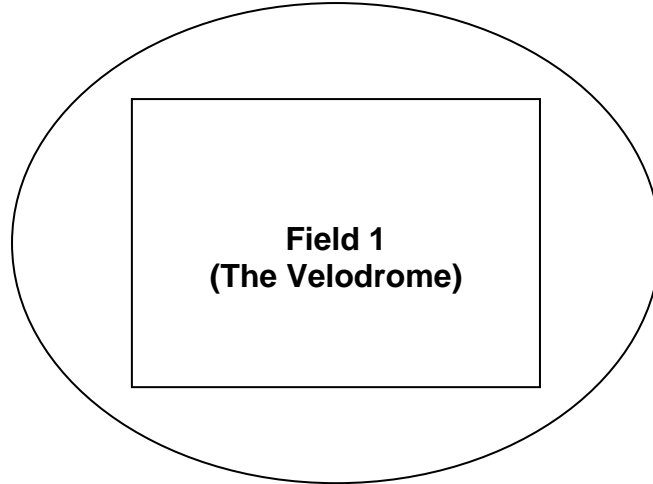

Tempe-Canterbury Velodrome & Waterworth Park, Bayview Avenue Tempe

NSW Touch Clubhouse

Amenities