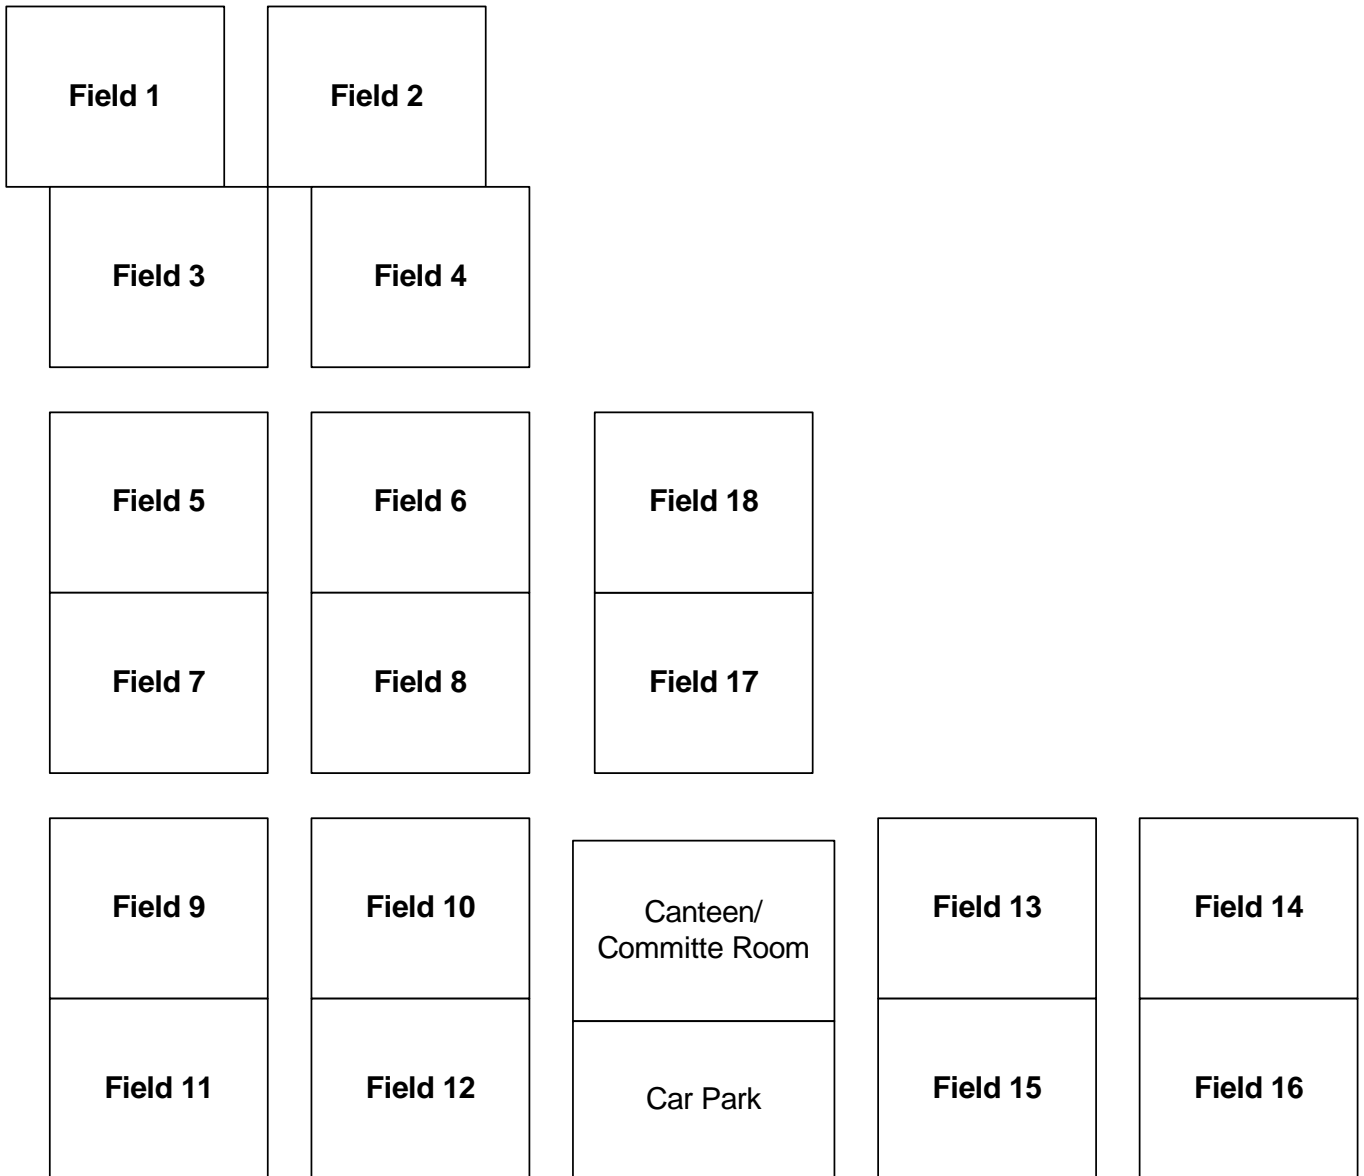

# Penrith Touch Association The Kingsway Touch Complex

← Penrith St Marys →